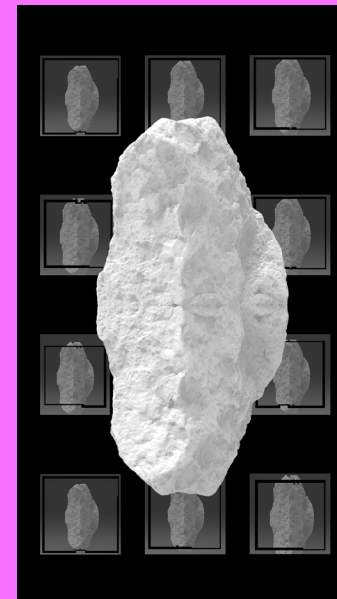

PETRA

Petra elevates itself beyond mere aesthetics, inviting users to engage in a transformative ritual. Suspended on a metal pedestal, this censer transcends the ordinary, turning a seemingly common rock into an extraordinary conduit for both nature and technology.

Conceived through Concr3de's cutting-edge 3D printing technology, which repurposes leftover stone powder, Petra is a harmonious fusion of the natural and the technological. Born from an objet trouvé, a rock found in nature, its form undergoes a profound artificial and anthropogenic manipulation through 3D scanning, digital reconstruction, and thoughtful redesign. This process not only redefines the object but also reshapes its function, imbuing it with a new purpose.

Within its stony enclosure, it harbours a deeper essence — a sacred space for the aromatic dance of incense. Petra opens in half revealing its inner core.

This intentional design invites users to partake in a ritualistic experience, transforming the act of burning incense into a mindful and sensory journey. Petra becomes more than an object; it evolves into a vessel for personal rituals, infusing everyday moments with a sense of the extraordinary. In this way, it redefines the relationship between the user, the object, and the ritual, creating a unique and meaningful intersection of tradition and contemporary design.