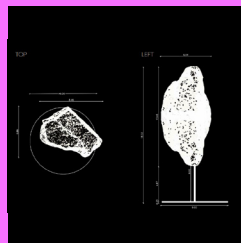

LIVIA STACCHINI AND THOMAS GALVAN

Livia Stacchini is a creative, interior and research designer especially interested in concept research and development. She is currently working as a freelancer, and moving between The Netherlands and Italy. Thomas Galvan is a creative and graphic designer living and working in The Netherlands in an international environment. He is interested in research and concept design.

FOR INFO:

<https://www.fakeauthentic.gallery/>
info@fakeauthentic.it
@ fa_fakeauthentic

TEAM MEMBERS

- Livia Stacchini
- Thomas Galvan

PETRA

Petra elevates itself beyond mere aesthetics, inviting users to engage in a transformative ritual. Suspended on a metal pedestal, this censer transcends the ordinary, turning a seemingly common rock into an extraordinary conduit for both nature and technology.

Conceived through Concr3de's cutting-edge 3D printing technology, which repurposes leftover stone powder, Petra is a harmonious fusion of the natural and the technological. Born from an objet trouvé, a rock found in nature, its form undergoes a profound artificial and anthropogenic manipulation through 3D scanning, digital reconstruction, and thoughtful redesign. This process not only redefines the object but also reshapes its function, imbuing it with a new purpose.

Within its stony enclosure, it harbours a deeper essence — a sacred space for the aromatic dance of incense. Petra opens in half revealing its inner core.