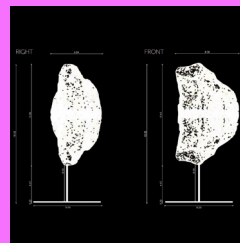

LIVIA STACCHINI AND THOMAS GALVAN

Livia Stacchini is a creative, interior and research designer especially interested in concept research and development. She is currently working as a freelancer, and moving between The Netherlands and Italy. Thomas Galvan is a creative and graphic designer living and working in The Netherlands in an international environment. He is interested in research and concept design.

FOR INFO:

<https://www.fakeauthentic.gallery/>
info@fakeauthentic.it
@ fa_fakeauthentic

TEAM MEMBERS

- Livia Stacchini
- Thomas Galvan

PETRA

Petra elevates itself beyond mere aesthetics, inviting users to engage in a transformative ritual. Suspended on a metal pedestal, this censer transcends the ordinary, turning a seemingly common rock into an extraordinary conduit for both nature and technology.

Conceived through Concr3de's cutting-edge 3D printing technology, which repurposes leftover stone powder, Petra is a harmonious fusion of the natural and the technological. Born from an objet trouvé, a rock found in nature, its form undergoes a profound artificial and anthropogenic manipulation through 3D scanning, digital reconstruction, and thoughtful redesign. This process not only redefines the object but also reshapes its function, imbuing it with a new purpose.

Within its stony enclosure, it harbours a deeper essence — a sacred space for the aromatic dance of incense. Petra opens in half revealing its inner core.