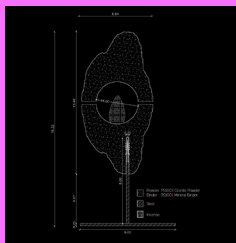

LIVIA STACCHINI AND THOMAS GALVAN

Livia Stacchini is a creative, interior and research designer especially interested in concept research and development. She is currently working as a freelancer, and moving between The Netherlands and Italy. Thomas Galvan is a creative and graphic designer living and working in The Netherlands in an international environment. He is interested in research and concept design.

FOR INFO:

<https://www.fakeauthentic.gallery/>
info@fakeauthentic.it
@ fa_fakeauthentic

TEAM MEMBERS

- Livia Stacchini
- Thomas Galvan

PETRA

Petra elevates itself beyond mere aesthetics, inviting users to engage in a transformative ritual. Suspended on a metal pedestal, this censer transcends the ordinary, turning a seemingly common rock into an extraordinary conduit for both nature and technology.

Conceived through Concr3de's cutting-edge 3D printing technology, which repurposes leftover stone powder, Petra is a harmonious fusion of the natural and the technological. Born from an objet trouvé, a rock found in nature, its form undergoes a profound artificial and anthropogenic manipulation through 3D scanning, digital reconstruction, and thoughtful redesign. This process not only redefines the object but also reshapes its function, imbuing it with a new purpose.

Within its stony enclosure, it harbours a deeper essence — a sacred space for the aromatic dance of incense. Petra opens in half revealing its inner core.